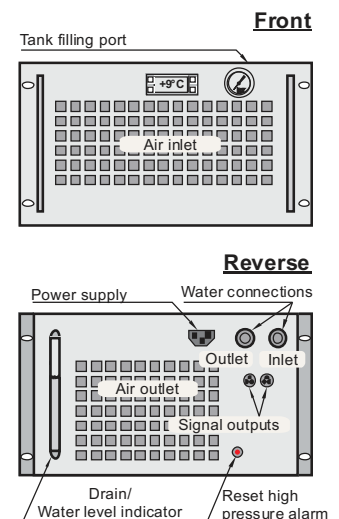

PCEX 007, PCEX 012

PCEX 014

[Http://www.NationalLab.eu](http://www.NationalLab.eu)

National Lab GmbH
Griebener Weg 157
D-23879 Moeln
Tel.: +49 45 42 / 84 91 - 10
Fax : +49 45 42 / 84 91 - 11
e-Mail: ProfiCool@NationalLab.com