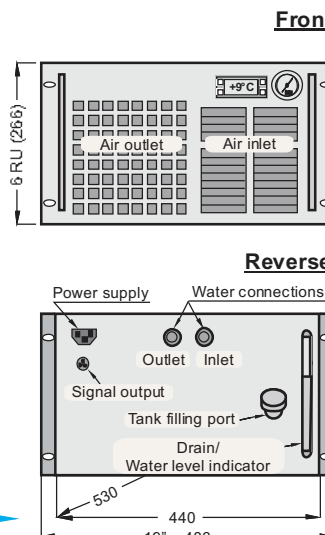

PCEX 007, PCEX 012

PCEX 014

[Http://www.NationalLab.eu](http://www.NationalLab.eu)

National Lab GmbH
Griebener Weg 157
D-23879 Moeln
Tel.: +49 45 42 / 84 91 - 10
Fax : +49 45 42 / 84 91 - 11
e-Mail: ProfiCool@NationalLab.com