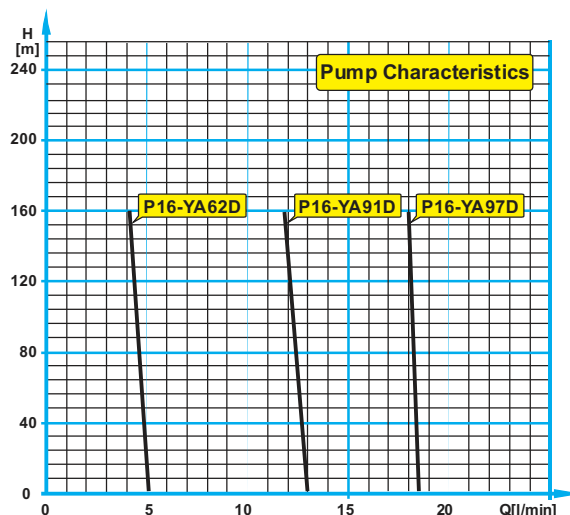

PCEX 007, PCEX 012

PCEX 014

[Http://www.NationalLab.eu](http://www.NationalLab.eu)

National Lab GmbH
Griebener Weg 157
D-23879 Moeln
Tel.: +49 45 42 / 84 91 - 10
Fax : +49 45 42 / 84 91 - 11
e-Mail: ProfiCool@NationalLab.com